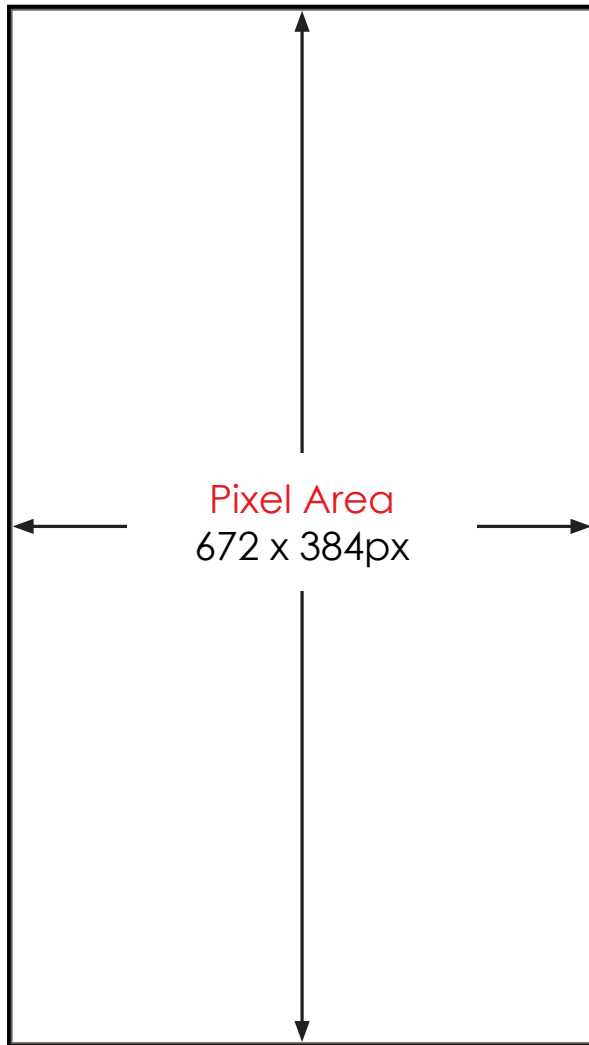

Gatwick Airport - Artwork Specification Sheet

Site: LGW1- 900

Rotator - 672 pixels x 384 pixels @ 72 dpi

Artwork information

Dimensions 672x384px

File Size 20mb

Image Resolution 72dpi

File Formats
Static – JPG, PNG & GIF
Animations – HTML5 & SWF
Video – AVI, MP4, WMV & MOV

Loop Length

10 in 60 seconds

Digital Artwork Delivery

Primesight have integrated with Specle to manage the receipt, specification, confirmation and storage of all artwork required for our digital displays.